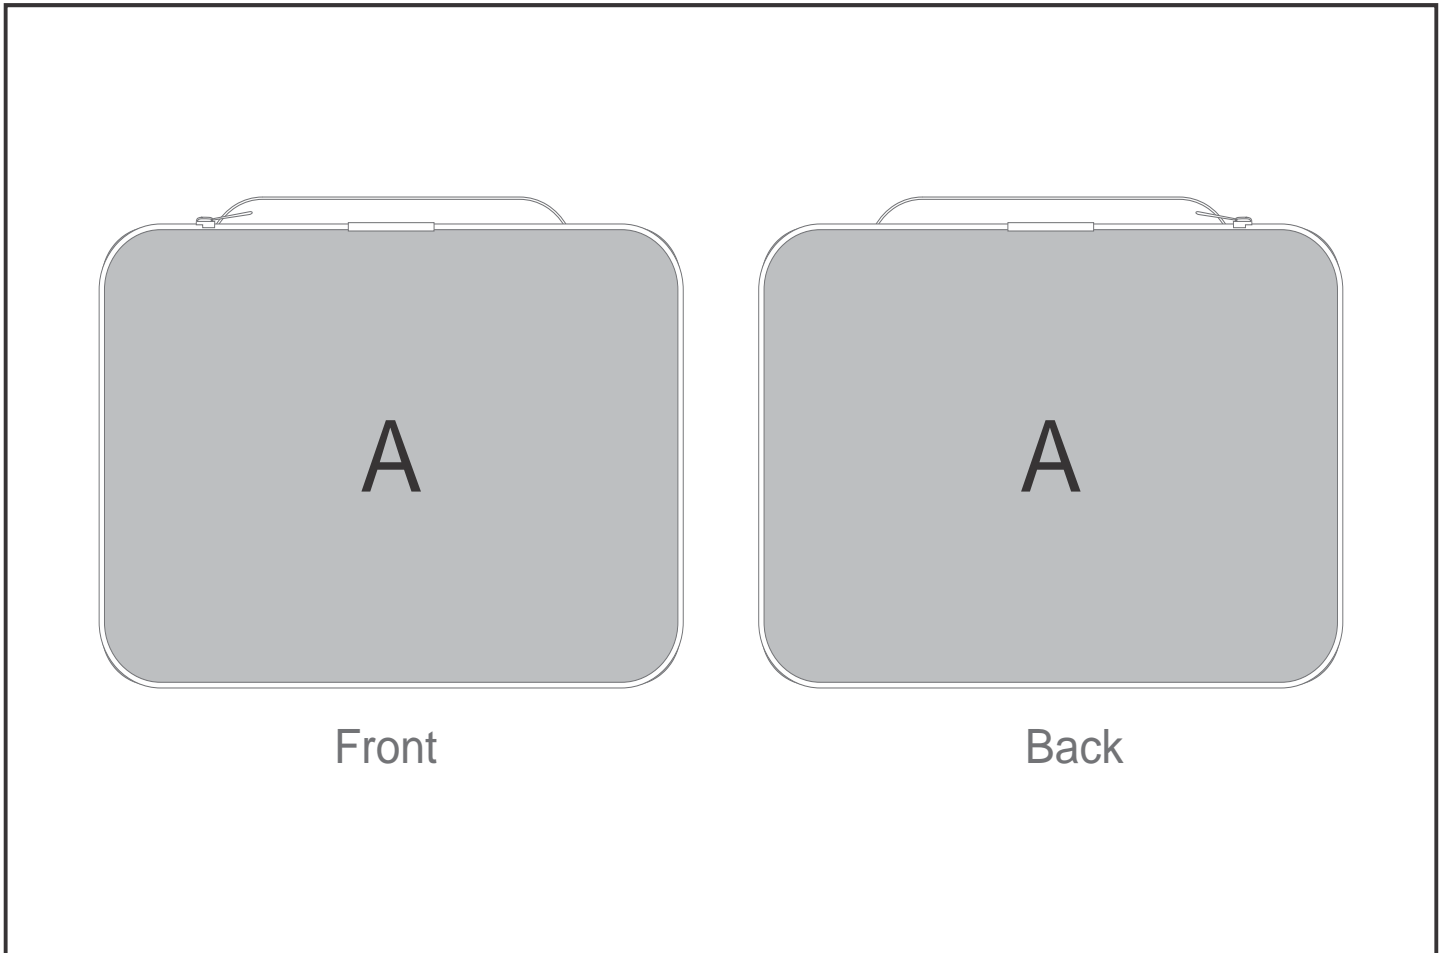

BC-HP-90-G

Hoppla Faith Bible Book Bag With Carry Handle

Need to know:

- Includes 1-Position Sublimation (setup fees apply)
- Please Note: We cannot guarantee 100% logo Alignment on all Brandable Panels.

Branding Options:

Position	Branding Method (Branding Code)	No. of Colours	Dimension
A	Custom Sublimation A (CPSUB-A)	Full Colour	480mm wide x 299mm high